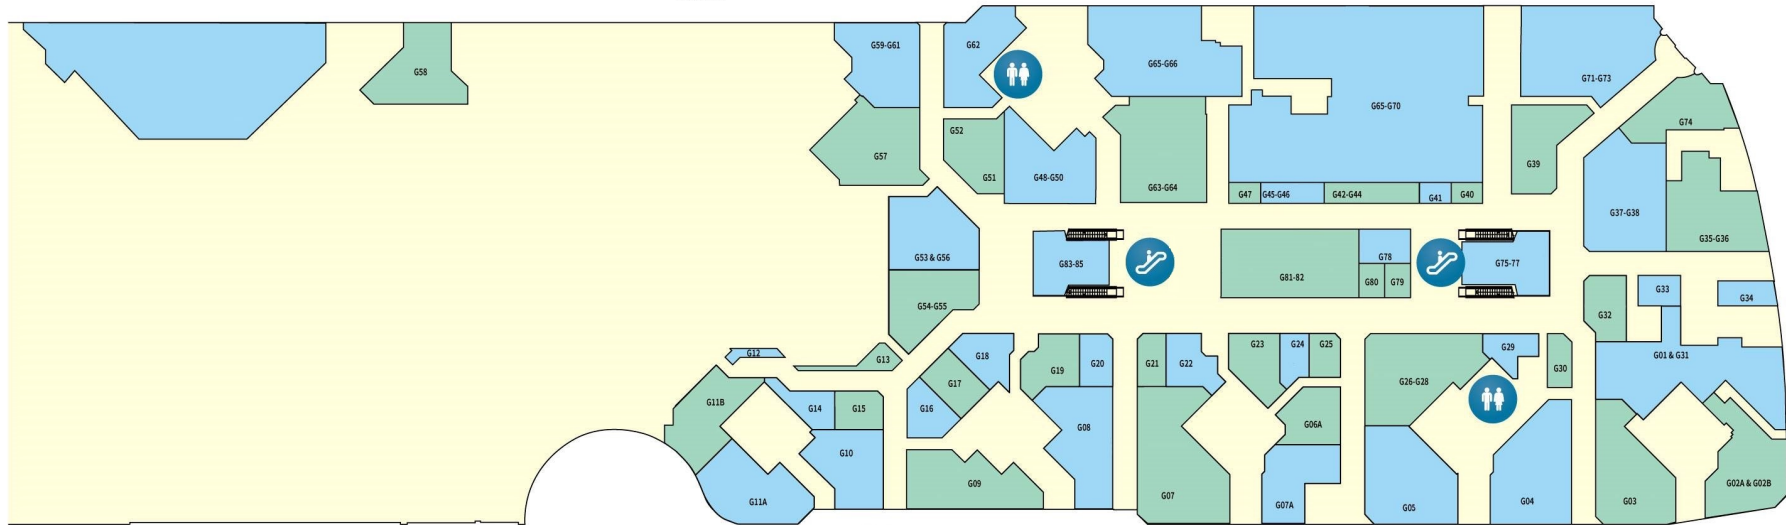

Metro Harbour Plaza | GF

Escalator

Toilet

Carpark Entrance

Metro Harbour Plaza | L1

Concierge

Escalator

Toilet

Baby Care Room